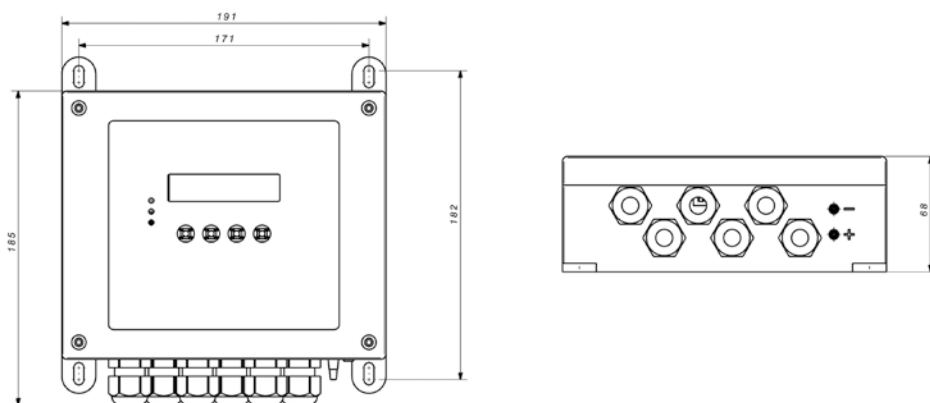

Dimensions mm