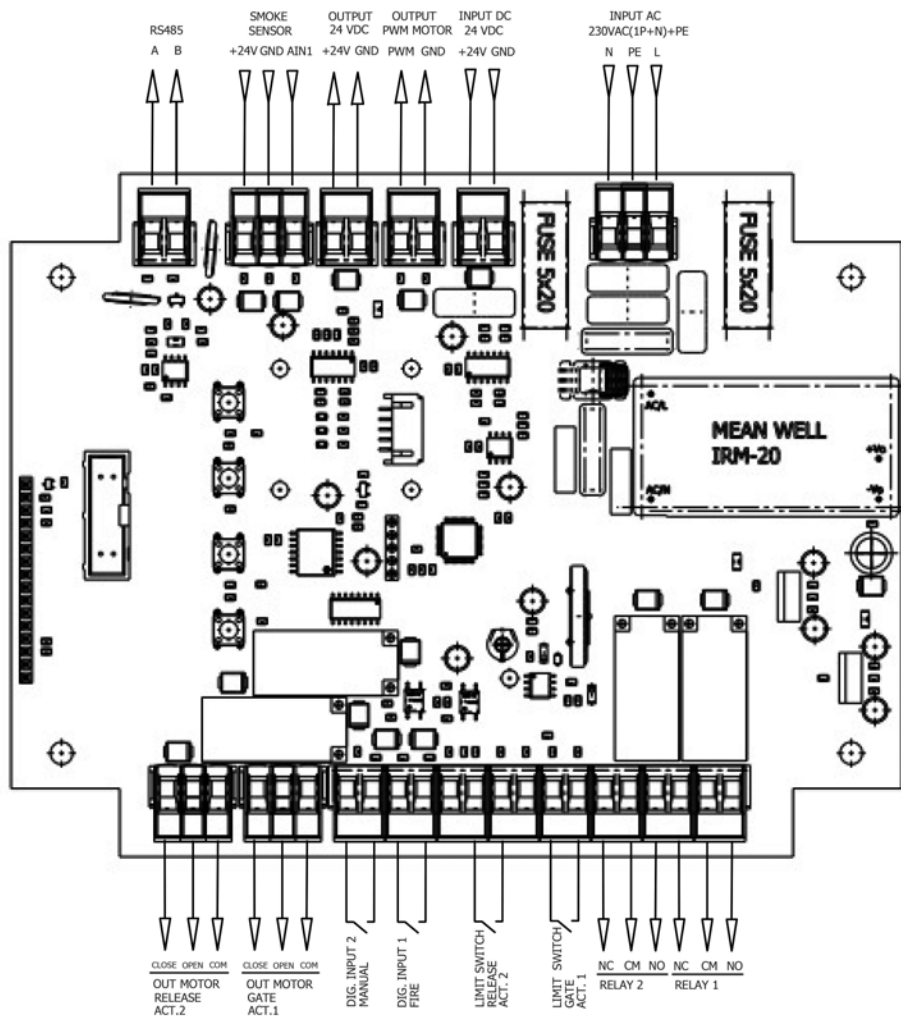

Connections